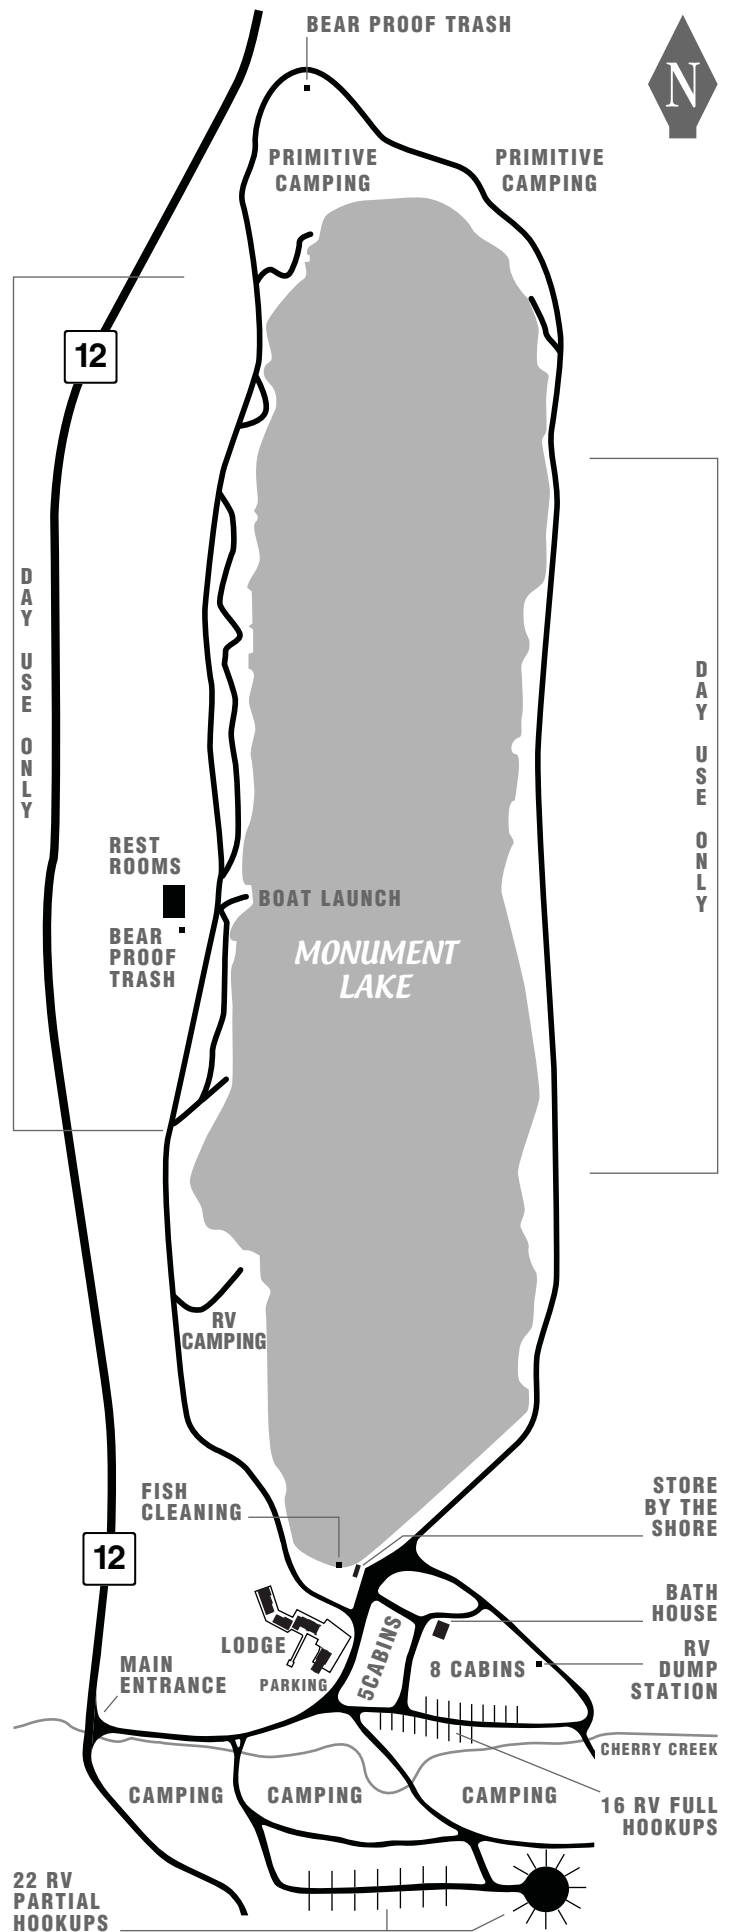

MONUMENT LAKE RESORT

4789 Highway 12
Weston CO 81091
719-868-2226

monumentlakeresort.com

MONUMENT LAKE

STORE BY THE SHORE

HIGHWAY 12

Monument Lake Resort
4789 Highway 12
Weston CO 81091
719-868-2226

BATH HOUSE

CHERRY CREEK

CAMPING

CAMPING

CAMPING