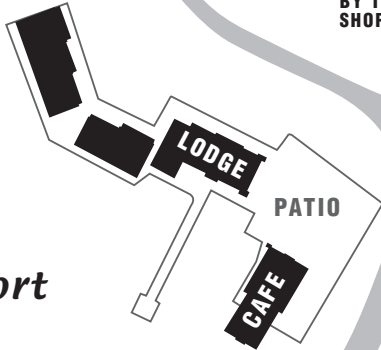

MONUMENT LAKE RESORT

4789 Highway 12
Weston CO 81091
719-868-2226

monumentlakeresort.com

MONUMENT LAKE

STORE BY THE SHORE

HIGHWAY 12

Monument Lake Resort
4789 Highway 12
Weston CO 81091
719-868-2226

BATH HOUSE

CHERRY CREEK

CAMPING

CAMPING

CAMPING